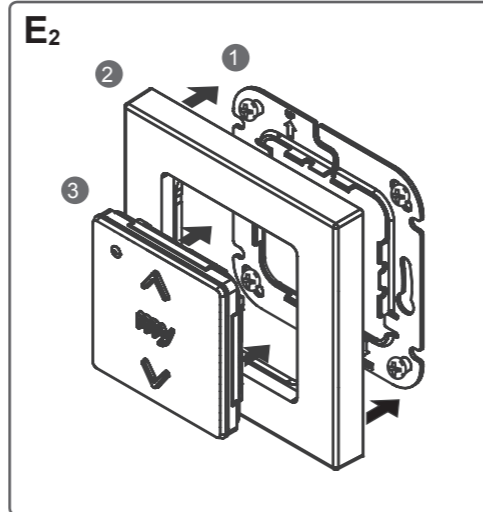

△ Bygel on „my“

**Koppling till FTS system**

- 1 Upp
- 2 Stopp/IP (my)
- 3 Ner

△ Bygel on „INT IB“

**CHARACTERISTICS: Smoove Origin IB**

Smoove Origin IB	Ref. 1811272
Max input switching capacity	24 V DC / 50 mA △
Terminals	Screw terminals
Operating temperature	0° C to 45° C
Relative humidity	max. 85 %
Material of housing	PC-ABS
Housing dimensions	50x50x27 mm
Degree of protection	IP 20
Protection class	III
Conformity	www.somfy.com/ce