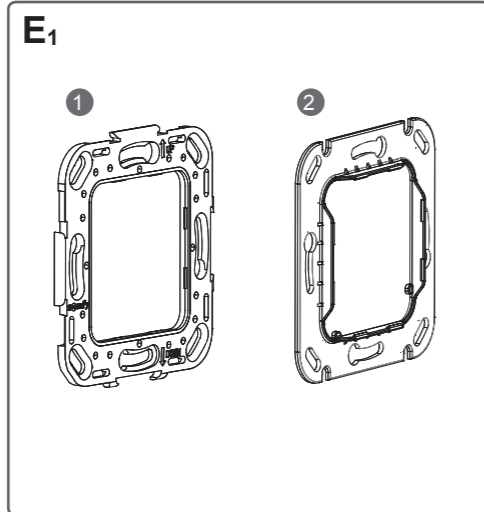

Min.: 4 x 0.6 mm/22 AWG  
Max.: 4 x 1.5 mm<sup>2</sup>/16 AWG

**Koppling till animeo Premium (IB+) eller motorkontroller**

- 1 Upp
- 2 Stopp/IP (my)
- 3 Ner

△ Bygel on „IB“

**Koppling mot IB relä**

- 1 Upp
- 2 Stopp/IP (my)
- 3 Ner

△ Bygel on „my“

**Koppling till FTS system**

- 1 Upp
- 2 Stopp/IP (my)
- 3 Ner

△ Bygel on „INT IB“

**CHARACTERISTICS: Smoove Origin IB**

Smoove Origin IB	Ref. 1811272
Max input switching capacity	24 V DC / 50 mA △
Terminals	Screw terminals
Operating temperature	0° C to 45° C
Relative humidity	max. 85 %
Material of housing	PC-ABS
Housing dimensions	50x50x27 mm
Degree of protection	IP 20
Protection class	III
Conformity	www.somfy.com/ce