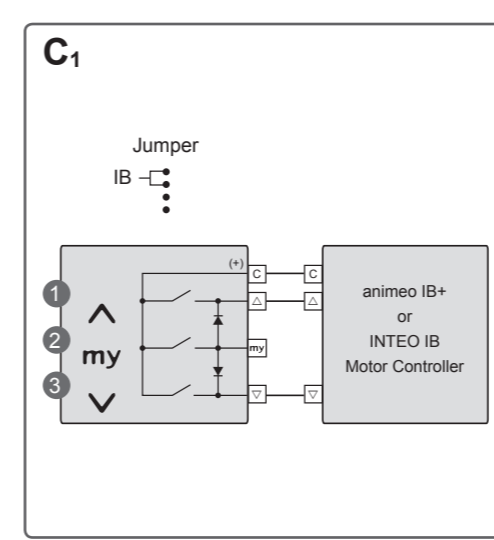

www.somfy.com

Smoove Origin IB

FI Asennusohjeet
NO Installasjonsanvisninger
SE Installationsanvisningar

Ref. 5111446

Somfy worldwide

ARGENTINA: Somfy Argentina
Tel. +5511 (0) 4737-3700

AUSTRALIA: Somfy Pty Limited
Tel. +61 (0) 296 380 744

AUSTRIA: Somfy Gesmbh
Tel. +43 (0) 662 625 308

BELGIUM: Somfy NV SA
Tel. +32 (0) 27 120 770

BRASIL: Somfy Brasil Ltda
Tel. +55 (0) 1 136 953 585

CANADA: Somfy ULC
Tel. +1 (0) 9 055 646 446

CHINA: Somfy China Co Ltd.
Tel. +86 (0) 2 162 809 660

CROATIA: Somfy Predstavništvo
Tel. +385 (0) 51 502 640

CYPRUS: Somfy Middle East Co. Ltd.
Tel. +357 (0) 25 345 540

CZECH REPUBLIC: Somfy Spol s.r.o
Tel. +420 (0) 2 963 724 867

DENMARK: Somfy Nordic AB
Tel. +45 (0) 65 325 793

FINLAND: Somfy Nordic AB
Tel. +358 (0) 957 130 230

FRANCE: Somfy France
Tel. +33 (0) 450 967 096

GERMANY: Somfy GmbH
Tel. +49 (0) 74 729 300

GREECE: Somfy Hellas SA
Tel. +30 (0) 2 106 146 768

HONG KONG: Somfy Co. Ltd.
Tel. +852 (0) 25 236 339

HUNGARY: Somfy Kft
Tel. +36 (0) 18 145 120

INDIA: Somfy India Private Limited
Tel. +91 (0) 1 146 111 555

INDONESIA: Somfy Jakarta Representative Office
Tel. +62 (0) 217 193 620

IRAN: Somfy Iran
Tel. +98 (0) 2 177 951 036

ISRAEL: SISA HOME AUTOMATION LTD
Tel. +972 (0) 39 525 554

ITALY: Somfy Italia S.R.L
Tel. +39 (0) 24 847 181

JAPAN: Somfy K.K
Tel. +81 (0) 454 750 732

JORDAN: Somfy Jordan
Tel. +962 (0) 65 821 615

KOREA: Somfy JOO
Tel. +82 (0) 316 005 250

KUWAIT: Somfy Kuwait
Tel. +965 (0) 9 889 467

LEBANON: Somfy Lebanon
Tel. +961 (0) 1 427 888

MALAYSIA: Somfy Malaysia
Tel. +60 (0) 322 874 743

MEXICO: Somfy MEXICO SA de CD
Tel. +52 (0) 55 477 777 701

MOROCCO: Somfy Maroc
Tel. +212 (0) 22 443 500

NETHERLANDS: Somfy B.V
Tel. +31 (0) 235 544 900

NORWAY: Somfy Nordic AB
Tel. +47 (0) 41 576 639

POLAND: Somfy SP Z.O.O
Tel. +48 (0) 225 095 300

PORTUGAL: Somfy Portugal
Tel. +351 (0) 229 396 840

ROMANIA: Somfy SRL
Tel. +40 (0) 36 844 081

RUSSIA: Somfy LLC
Tel. +7 (0) 953 804 186

SERBIA: Somfy Predstavni štvo
Tel. +381 (0) 25 841 510

SINGAPORE: Somfy PTE LTD
Tel. +65 (0) 63 833 855

SLOVAK REPUBLIC: Somfy spol. s.r.o
Tel. +421 (0) 337 718 638

SOUTH KOREA: Somfy JOO
Tel. +82 (0) 25 944 331

SPAIN: Somfy Espana SA
Tel. +34 (0) 934 800 900

SWEDEN: Somfy Nordic AB
Tel. +46 (0) 40 165 900

SWITZERLAND: Somfy AG
Tel. +41 (0) 18 384 030

SYRIA: Somfy Syria
Tel. +963 (0) 955 580 700

TAIWAN: Somfy Development Taiwan Branch
Tel. +886 (0) 226 587 150

THAILAND: Bangkok Regional Office
Tel. +66 (0) 27 143 170

TUNISIA: Somfy Tunisia
Tel. +216 (0) 98 303 603

TURKEY: Somfy Turkiye
Tel. +90 (0) 2 166 513 015

UNITED ARAB EMIRATES: Somfy Gulf
Tel. +971 (0) 48 832 808

UNITED KINGDOM: Somfy Ltd.
Tel. +44 (0) 1 133 913 030

USA: Somfy Systems Inc.
Tel. +1 (0) 6 093 951 300

FI

Mitat ja osat

a = 71 mm
b = 50 mm
c = 25 mm

Kaapeli

Min.: 4 x 0.6 mm/22 AWG
Max.: 4 x 1.5 mm²/16 AWG

Liittäminen animeo IB+ ja Inteo IB moottoriohjaimiin

1. 1 Ylos
2. 2 Seis/IP (my)
3. 3 Alas

△ Hyppylanka „IB“

Liittäminen animeo CD moottoriohjaimiin

1. 1 Ylos
2. 2 Seis/my
3. 3 Alas

△ Hyppylanka „my“

Liittäminen FTS ohjaimiin

1. 1 Ylos
2. 2 Seis/my
3. 3 Alas

△ Hyppylanka „INT IB“

NO

Mål

a = 71 mm
b = 50 mm
c = 25 mm

Kabel

Min.: 4 x 0.6 mm/22 AWG
Max.: 4 x 1.5 mm²/16 AWG