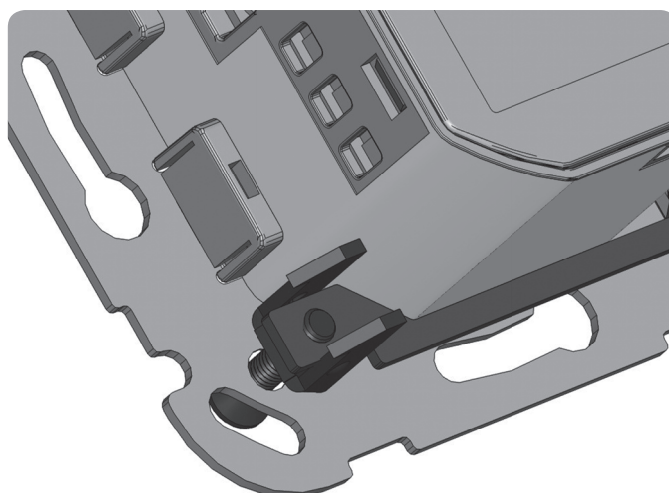

animeo 4 claw kit

Ref. 9018000

1

2

3

4

© 2012, SOMFY SAS - ALL RIGHTS RESERVED - REF. 5109865 - 2012/10/01

somfy®