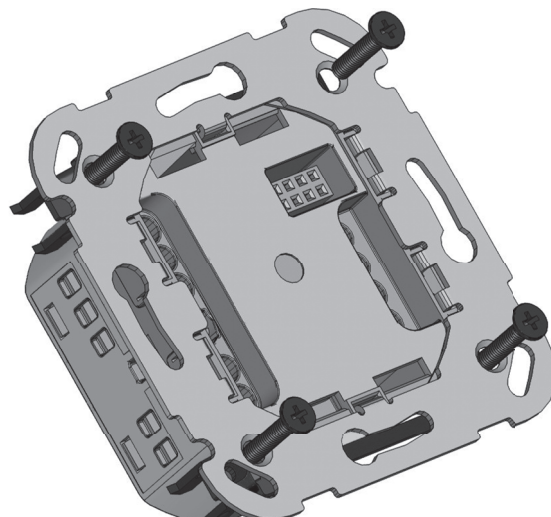

animeo 4 claw kit

Ref. 9018000

1

2

3

4

© 2012, SOMFY SAS - ALL RIGHTS RESERVED - REF. 5109865 - 2012/10/01

somfy®