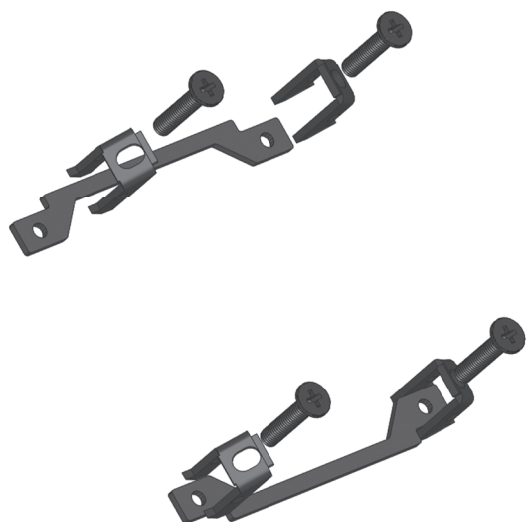

animeo 4 claw kit

Ref. 9018000

1

2

3

4

© 2012, SOMFY SAS - ALL RIGHTS RESERVED - REF. 5109865 - 2012/10/01

somfy®