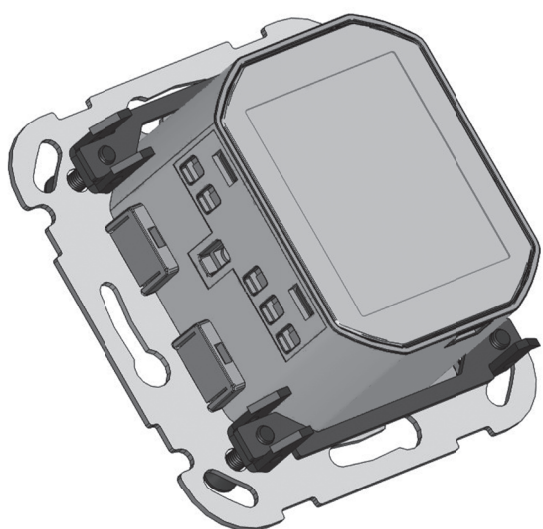

animeo 4 claw kit

Ref. 9018000

1

2

3

4

© 2012, SOMFY SAS - ALL RIGHTS RESERVED - REF. 5109865 - 2012/10/01

somfy®