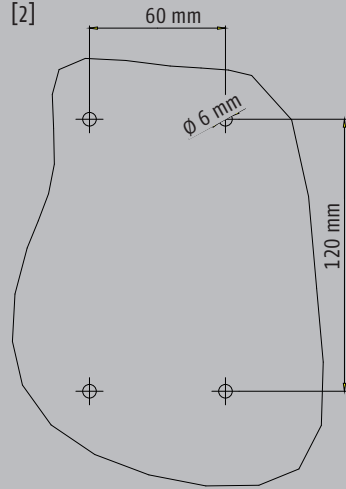

animeo® IP USB-io Transceiver WM

Amendment

[1]

[2]

[3]

1

2