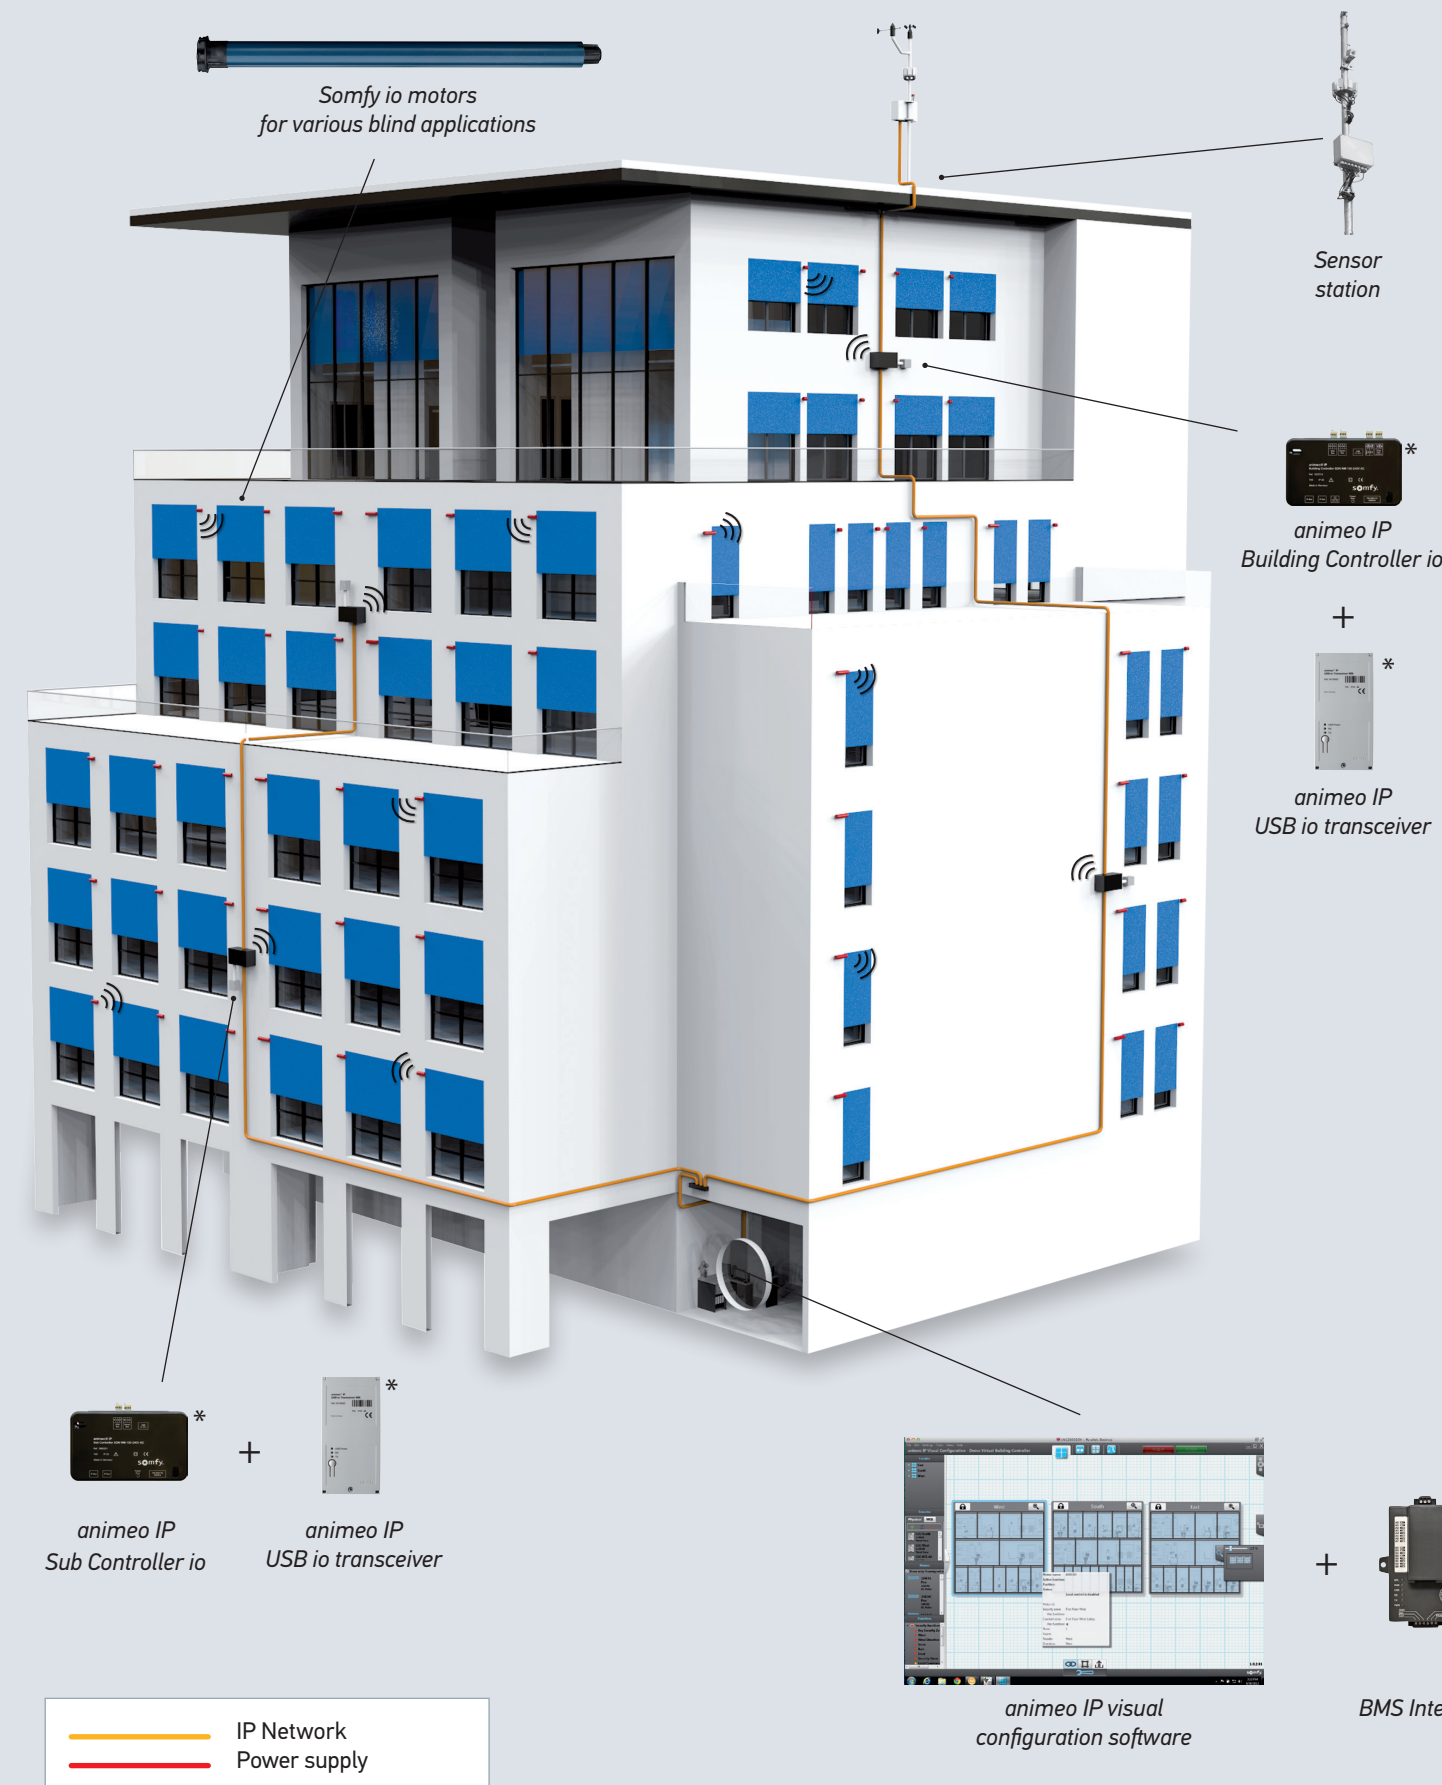

animeo IP/io

The total solar management solution

* animeo IP devices are installed inside the building

Direct control of blinds at any time

Simple configuration and programming is based on using the high-performance, intuitive animeo IP Visual configuration software, requiring no physical intervention on site: